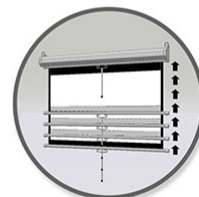

MANUAL SERIES

Manual Pull-Down Projector Screen

Black or white case options available on certain models/sizes

180° Viewing Angle

MaxWhite® 1.1 Gain Front Projection Screen Material

Optional 6" and 12" L brackets available- SOLD SEPARATELY

Compatible with Standard throw projectors only

Available in Diagonal Sizes: 71" - 170"

Professional Manufacturer's 2-year Warranty and 3-year ENRG® Warranty

Available in Various Aspect Ratios:

Dual wall and Ceiling Installation Design

Screen lanyard included for easy operation

Auto-locking system provides variable height settings

ZÁKLADNÍ SPECIFIKACE

Úhlopříčka: 71" (180,3 cm)

Poměr stran: 1 : 1

Typ plátna: roletové, manuální

Rozměry plátna: 127 × 127 cm