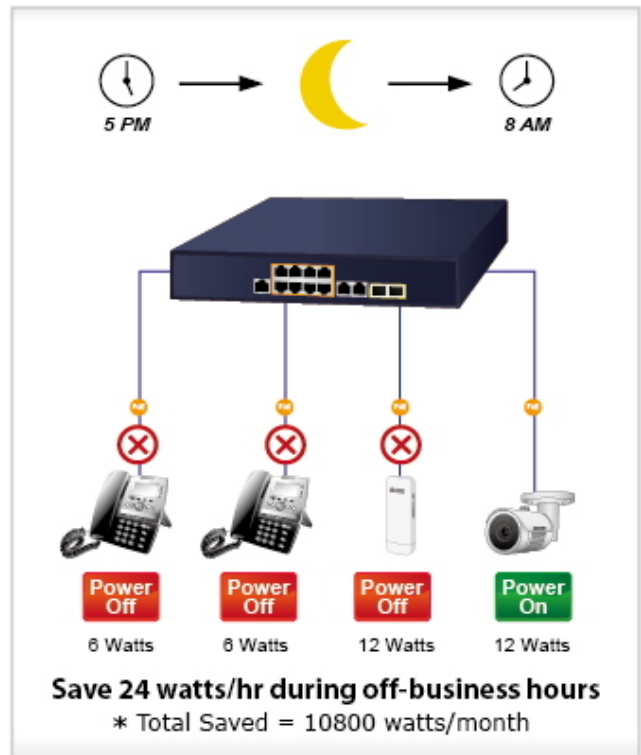

Automatically Reboot Every Friday 23:00

PoE PT Camera

CPU/Buffer
Load **85%**

CPU/Buffer
Load **10%**

1000BASE-T UTP with PoE

High Scalability & Best Security for Today's Wireless Networking Solution